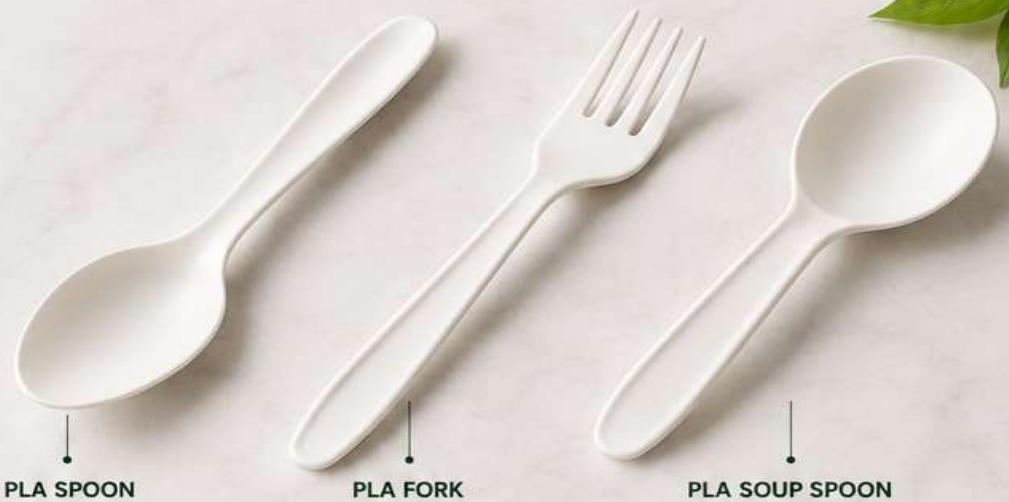

PLA SPOON

PLA FORK

PLA SOUP SPOON

OUR RANGE

	PRODUCT	SIZE	COLOR
	PLA Spoon	3 X 14 CM	White
	PLA Fork	3.5 X 15 CM	White
	PLA Soup Spoon	-	White

Compostable
& Natural

Biodegradable

Better for
the Planet

Sustainable
Choice